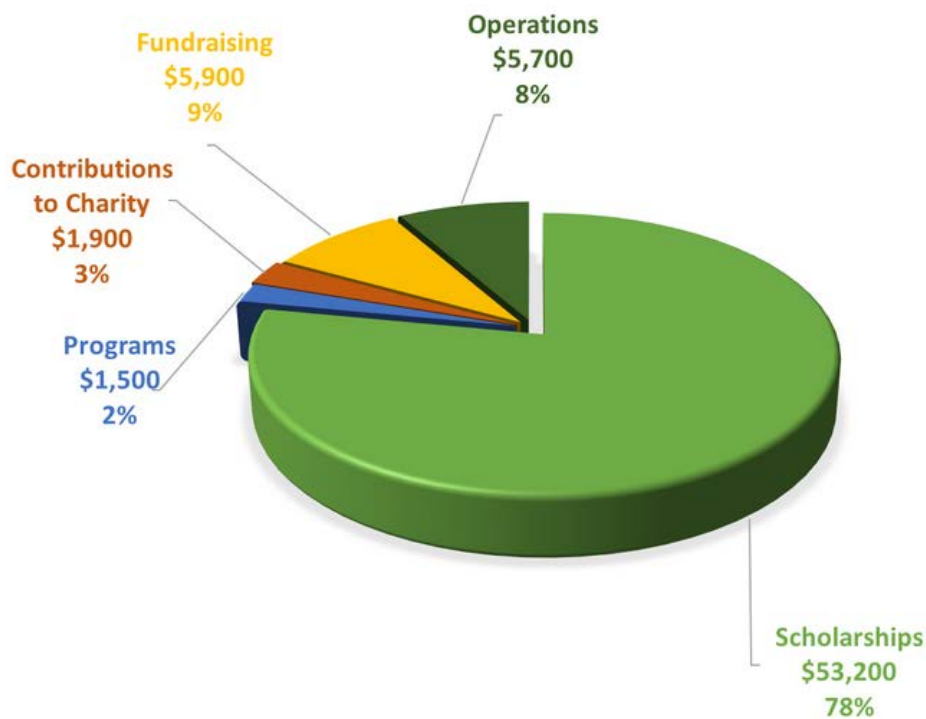

Contributions	\$26,275
Grants	\$15,000
Fundraising	\$13,700
Membership Dues	\$3,000
Board Member Donations	\$1,700
Total	\$59,675

INCOME STATEMENT

Main Sources of Expenses

Scholarships	\$53,200
Programs	\$1,500
Contributions to Charity	\$1,900
Fundraising	\$5,900
Operations	\$5,700
Total	\$68,200